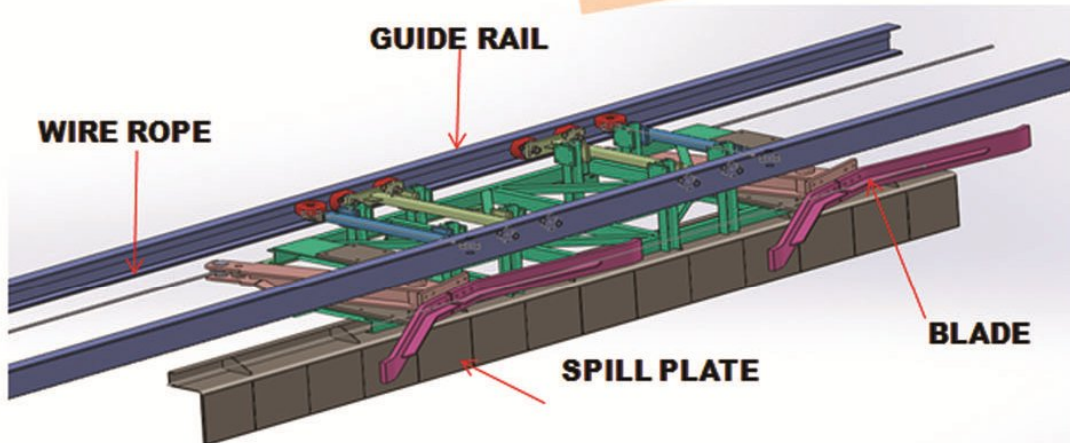

HEAD OFFICE & WORKS

TRF Limited

11, Station Road Burma Mines, Jamshedpur-831007, Jharkhand
Phone : +91- 657-3046500/ 598
Fax no. : +91- 657-2345732, e-mail : co@trf.co.in

MARKETING OFFICES

Business Development Department

Block - D, 3rd Floor,
22 Camac Street, Kolkata - 700 016
Ph : +91-33-44033553
e-mail : biz.development@trf.co.in

Bulk Material Handling Equipment

Bulk Material Handling Systems Port & Yard Equipment Division

Cell : + 91 - 9334002278
Ph : +91-657 - 3046242
Fax : +91-657-2345214
e-mail : dcjha@trf.co.in

REGIONAL OFFICES

NEW DELHI

Himalaya House,
11th Floor 23, Kasturba Gandhi Marg
Ph : +91-11-223310788 / 23314540
Fax : +91-11-23722447
e-mail : nd@trf.co.in

MUMBAI

Magnet House, 1st Floor,
Narottam Morarji Marg, Ballard Estate,
Ph : +91-22-22616853 / 22641320
Fax : +91-22-22614085
e-mail : mum@trf.co.in

HYDERABAD

Flat No. 601, 6th Floor,
Paigah Plaza, Basheerbagh,
Ph : +91-40-23297630 / 23297631
Fax : +91-40-23297363
e-mail : hyd@trf.co.in